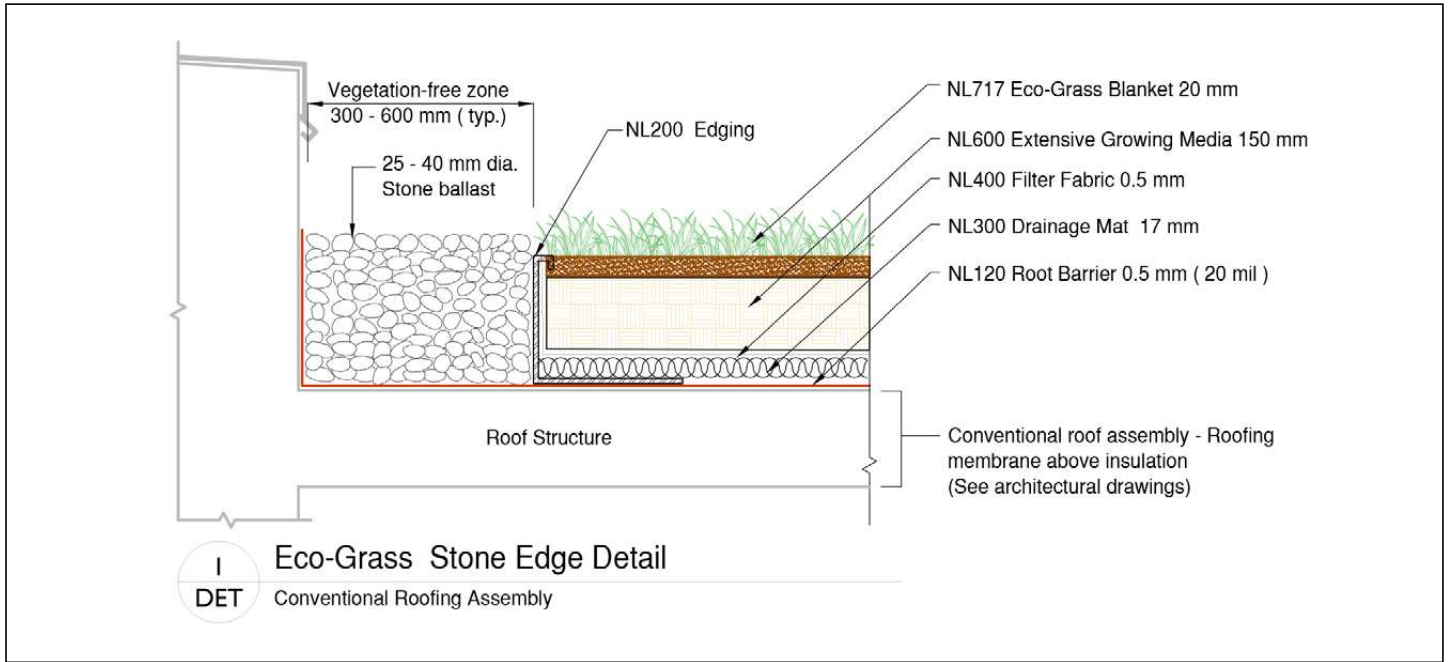

Eco-Grass Semi-Intensive System

Contact us for more technical info and AutoCAD details.