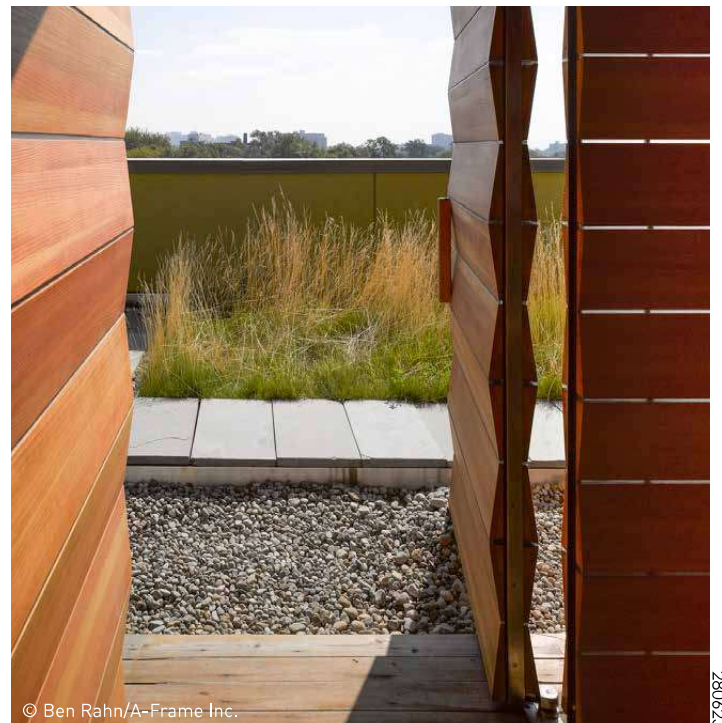

Pre-Grown, Walkable, Instant Green

Key Features

- Saturated weight is 238 kg/m²; 48.7 lb/ft²
- Loose-laid system with a low maintenance grass blanket rolled on top of semi-intensive engineered growing medium
- Low maintenance;
  - Drought tolerant. Reduces irrigation by 50-80%
  - Fertilizer required only once a year
  - Slow growing grass blend with low mowing needs
- Includes a blend of fine fescue grasses grown on a blanket and harvested as sod
- Most components come in rolls that are easy to transport and install

System Properties

Build-Up	Thickness (mm)	Dry Wt. (kg/m²)	Sat. Wt. (kg/m²)	Water ret. (l/m²)
NL717 Eco-Grass Blanket	20.00	10.00	25.00	15.00
NL600 Growing Medium	150.00	129.90	211.65	81.75
NL400 Filter Fabric	0.55	0.10	0.40	0.30
NL300 Drainage Mat	17.00	0.34	0.34	0.00
NL120 Root Barrier	0.50	0.46	0.46	0.00
Total	188.05	140.80	237.85	97.05

280/23